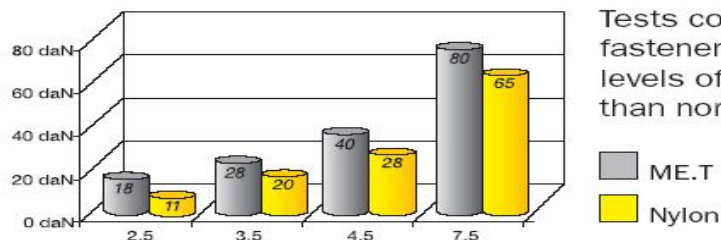

COMPARATIVE TIE OPENING TEST

Tests comparing the tie fastener confirm higher levels of resistance than normal ties.